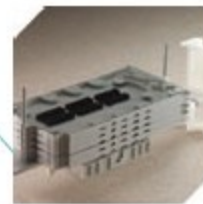

Strength Member and Cable Fastening System

Durable Environmentally Safe Materials

Drop Cable Grommets for Single Port, Multi-Cable Entry

Factory Sealed Drop Ports with Clean "Knock-out" Facility

Various Grounding Facilities Available

Grommet Driver and Cap

FANG™ Buffer Tube Guide (FibreGuard 800 & 650 only)

(FibreGuard 500 only)

SLIDE-N-LOCK™ Fibre Tray Access Technology

Effort-Saving Cap Tightening Tool

Express Ports with Grommet Sealing System

Simple Finger Locking Cover to End Plate Sealing System

FibreGuard 500 only. Detachable locking collar
Note: Special Order

Loose Buffer Tube Storage System

COYOTE® Stacked Fibre Tray System and Transition Tray Compatible (FibreGuard 800 & 650 only)