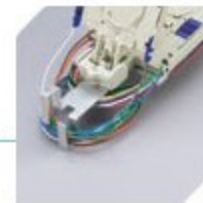

Strength Member and Cable Fastening System

Durable Environmentally Safe Materials

Drop Cable Grommets for Single Port, Multi-Cable Entry

Factory Sealed Drop Ports with Clean "Knock-out" Facility

Various Grounding Facilities Available

Grommet Driver and Cap

FANG™ Buffer Tube Guide (FibreGuard 800 & 650 only)

(FibreGuard 500 only)

SLIDE-N-LOCK™ Fibre Tray Access Technology

Effort-Saving Cap Tightening Tool

Express Ports with Grommet Sealing System

Simple Finger Locking Cover to End Plate Sealing System

FibreGuard 500 only. Detachable locking collar
Note: Special Order

Loose Buffer Tube Storage System

COYOTE® Stacked Fibre Tray System and Transition Tray Compatible (FibreGuard 800 & 650 only)