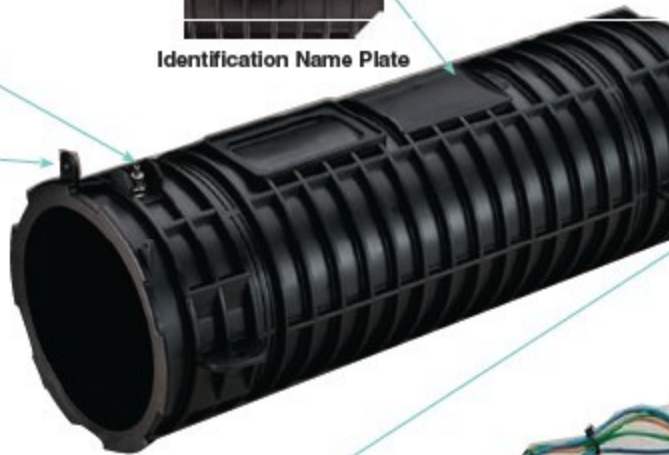

Taking Fibre Technology to the Edge
FIBREGUARD™ CLOSURE

 **COMMUNICATIONS**  **ENERGY**  **NON-UTILITY**

FibreGuard™ Closure

Security Locking Facility

Flash Test Air-Valve

Identification Name Plate

"O" Ring Cover to End Plate Sealing System

Strength Member and Cable Fastening System

Durable Environmentally Safe Materials

Drop Cable Grommets for Single Port, Multi-Cable Entry

Factory Sealed Drop Ports with Clean "Knock-out" Facility

Various Grounding Facilities Available

Grommet Driver and Cap

FANG™ Buffer Tube Guide (FibreGuard 800 & 650 only)

(FibreGuard 500 only)

SLIDE-N-LOCK™ Fibre Tray Access Technology

Effort-Saving Cap Tightening Tool

Express Ports with Grommet Sealing System

Simple Finger Locking Cover to End Plate Sealing System

FibreGuard 500 only. Detachable locking collar
Note: Special Order

Loose Buffer Tube Storage System

COYOTE® Stacked Fibre Tray System and Transition Tray Compatible (FibreGuard 800 & 650 only)